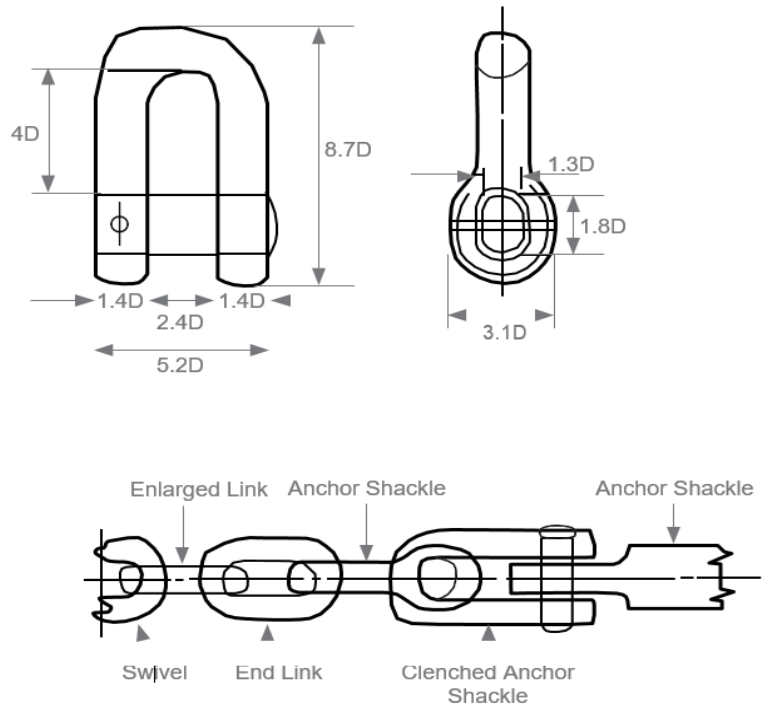

## Anchor Joining Shackle

Jeyco offers both standard Anchor and Chain Joining shackles as well as long term mooring "LTM" options.

All dimensions are approximate

Size (mm)	Weight (kg)	Size (mm)	Weight (kg)
19	1.7	70	84
22	2.7	73	98
26	4.3	76	110
30	7	79	122
32	7.8	83	134
34	8.5	86	144
38	13.8	89	154
41	18	92	168
44	22	95	184
48	27	98	200
52	29	102	220
54	39	105	230
57	46	108	264
60	52	110	285
64	64	114	320
67	74	120	340

Example of AJ 'LTM' Shackle