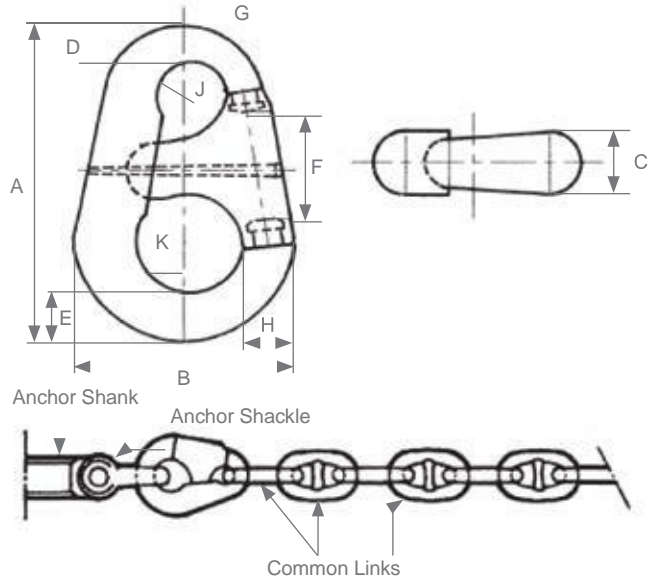

Pear Link

Peak Links are a versatile joining link from one size of chain to another, or from chain to shackles, particularly on anchors. They are available in all grades

No	Chain size (mm)	A (mm)	B (mm)	C (mm)	D (mm)	E (mm)	F (mm)	G (mm)	H (mm)	J (mm)	K (mm)	Weight (kg)
4	32-40	298	206	59	40	48	83	40 x 44	56	26	43	13
5	42-51	378	260	76	51	64	100	51 x 60	74	32	52	27
6	52-60	454	313	92	60	76	121	62 x 73	88	37	64	49
7	62-79	562	376	117	79	95	149	85 x 79	111	48	76	94
8	81-92	654	419	133	92	124	149	111 x 102	130 x 133	54	79	149
9	94-95	692	435	146	98	130	159	124 x 137	141	57	83	236
10	97-102	889	571	190	121	165	190	130	181	73	108	386