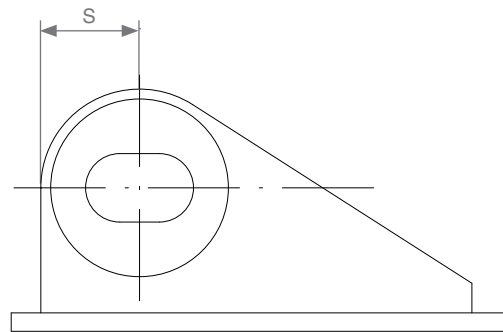

Deck Fittings and Wharf Furniture

Smit Bracket

Smit Brackets are standard equipment mostly used on barges for towing and securing to moorings. They are available in standard sizing to suit loads or generally connect to specific hardware.

Nominal No.	A	B	C	E	F	D	H	S	Weight (kg)
54	500	450	115	75	140	78	20	120.5	104
64	625	600	138	100	180	92	26	138	193
76	800	720	170	110	228	110	36	175	375