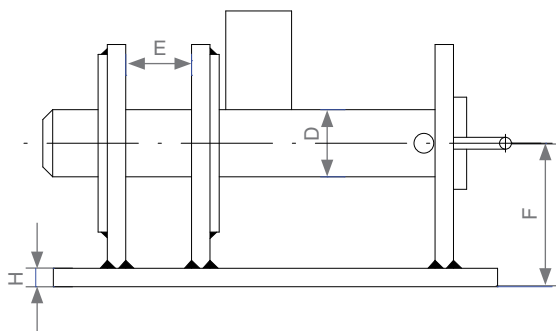

Deck Fittings and Wharf Furniture

Smit Bracket

Smit Brackets are standard equipment mostly used on barges for towing and securing to moorings. They are available in standard sizing to suit loads or generally connect to specific hardware.

Nominal No.	A	B	C	E	F	D	H	S	Weight (kg)
54	500	450	115	75	140	78	20	120.5	104
64	625	600	138	100	180	92	26	138	193
76	800	720	170	110	228	110	36	175	375