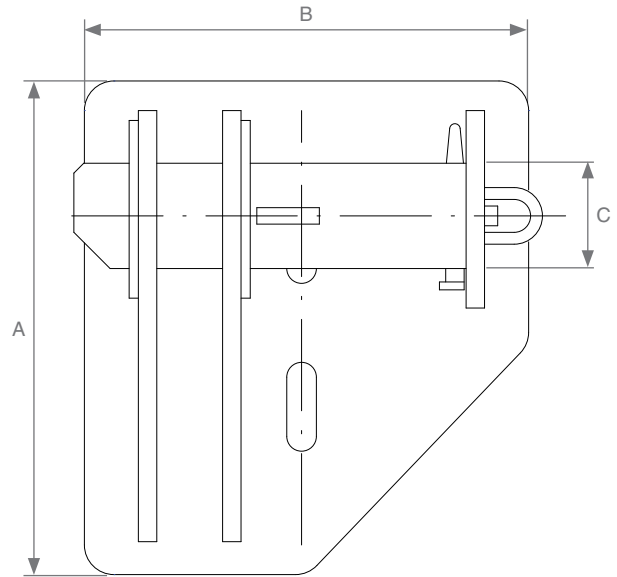

Deck Fittings and Wharf Furniture

Smit Bracket

Smit Brackets are standard equipment mostly used on barges for towing and securing to moorings. They are available in standard sizing to suit loads or generally connect to specific hardware.

Nominal No.	A	B	C	E	F	D	H	S	Weight (kg)
54	500	450	115	75	140	78	20	120.5	104
64	625	600	138	100	180	92	26	138	193
76	800	720	170	110	228	110	36	175	375